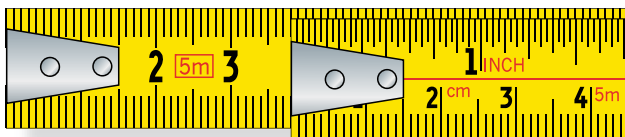

# FISCO Short Tapes

A comprehensive range of precision engineered tapes which combine innovative design with advanced technical features to offer an exceptional standard of products. Ranging from high specification professional models to general purpose DIY models, all Fisco tapes are individually checked to maintain the highest standards of accuracy and reliability.

**25mm/1" wide** - metric or metric/English

**19mm/3/4" wide** - metric or metric/English

**16mm/5/8" wide** - metric or metric/English

**13mm/1/2" wide** - metric or metric/English

• **Positive action brake**  
Clicks firmly into position locking the blade solidly at the required length.

• **Self-zeroing end-hook**  
For precise hook-on and butted up measuring.

• **Reinforced end-hook**  
Triple rivet end-hook on 25mm wide blade and reinforcing plate on 19mm and 25mm wide blades (excluding Uni-Tapes and Video-Flex).

• **Blade styles**  
Metric/English - numbered every inch and every centimetre. Red numbers every foot and every ten centimetres. Metric only - numbered every centimetre. Red numbers every ten centimetres.