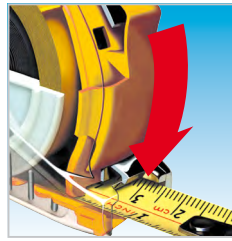

**25mm/1" wide** - metric or metric/English

**19mm/3/4" wide** - metric or metric/English

**16mm/5/8" wide** - metric or metric/English

**13mm/1/2" wide** - metric or metric/English

• **Positive action brake**  
Clicks firmly into position locking the blade solidly at the required length.

• **Automatic return**  
Power return with smooth rewind action.

• **Bump stop**  
Added protection to cushion end-hook on blade return (excluding Uni-Tapes and Video-Flex).

• **High quality tape**  
Carbon spring steel, hardened, tempered and concaved to enable long extension; polyester coated for improved abrasive resistance.

• **Self-zeroing end-hook**  
For precise hook-on and butted up measuring.

• **Reinforced end-hook**  
Triple rivet end-hook on 25mm wide blade and reinforcing plate on 19mm and 25mm wide blades (excluding Uni-Tapes and Video-Flex).