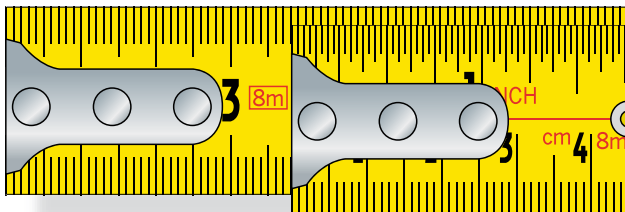

# FISCO Short Tapes

A comprehensive range of precision engineered tapes which combine innovative design with advanced technical features to offer an exceptional standard of products. Ranging from high specification professional models to general purpose DIY models, all Fisco tapes are individually checked to maintain the highest standards of accuracy and reliability.

**25mm/1" wide** - metric or metric/English

**19mm/3/4" wide** - metric or metric/English

**16mm/5/8" wide** - metric or metric/English

**13mm/1/2" wide** - metric or metric/English

• **Positive action brake**  
Clicks firmly into position locking the blade solidly at the required length.

• **Self-zeroing end-hook**  
For precise hook-on and butted up measuring.

• **Reinforced end-hook**  
Triple rivet end-hook on 25mm wide blade and reinforcing plate on 19mm and 25mm wide blades (excluding Uni-Tapes and Video-Flex).

• **Blade styles**  
Metric/English - numbered every inch and every centimetre. Red numbers every foot and every ten centimetres. Metric only - numbered every centimetre. Red numbers every ten centimetres.