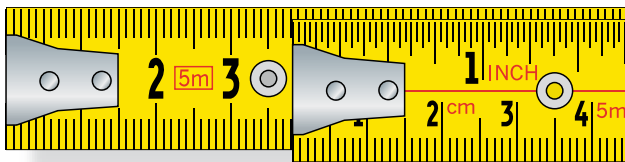

**25mm/1" wide** - metric or metric/English

**19mm/3/4" wide** - metric or metric/English

**16mm/5/8" wide** - metric or metric/English

**13mm/1/2" wide** - metric or metric/English

• **Positive action brake**  
Clicks firmly into position locking the blade solidly at the required length.

• **Blade styles**  
Metric/English - numbered every inch and every centimetre. Red numbers every foot and every ten centimetres. Metric only - numbered every centimetre. Red numbers every ten centimetres.