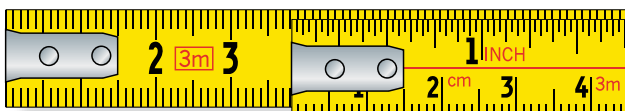

**25mm/1" wide** - metric or metric/English

**19mm/3/4" wide** - metric or metric/English

**16mm/5/8" wide** - metric or metric/English

**13mm/1/2" wide** - metric or metric/English

• **Positive action brake**  
Clicks firmly into position locking the blade solidly at the required length.

• **Self-zeroing end-hook**  
For precise hook-on and butted up measuring.

• **Reinforced end-hook**  
Triple rivet end-hook on 25mm wide blade and reinforcing plate on 19mm and 25mm wide blades (excluding Uni-Tapes and Video-Flex).